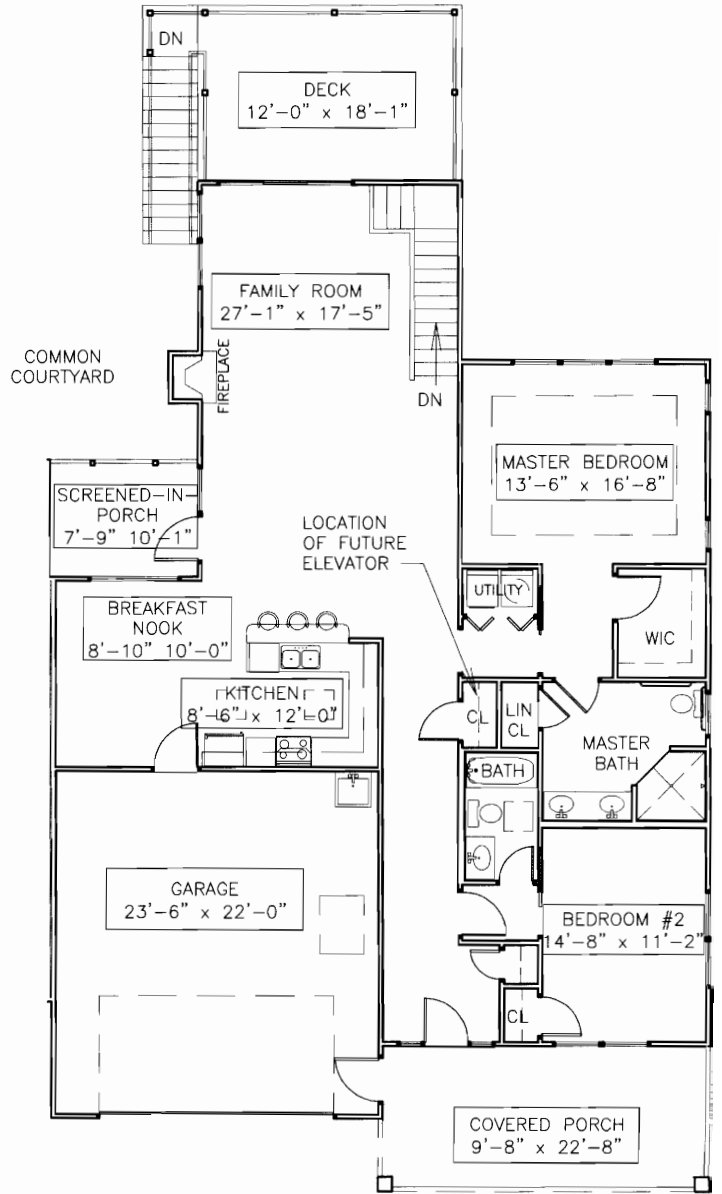

# The Sycamore Homeplan

Main Floor: 1761 sf  
Garage: 546 sf

Meadowood