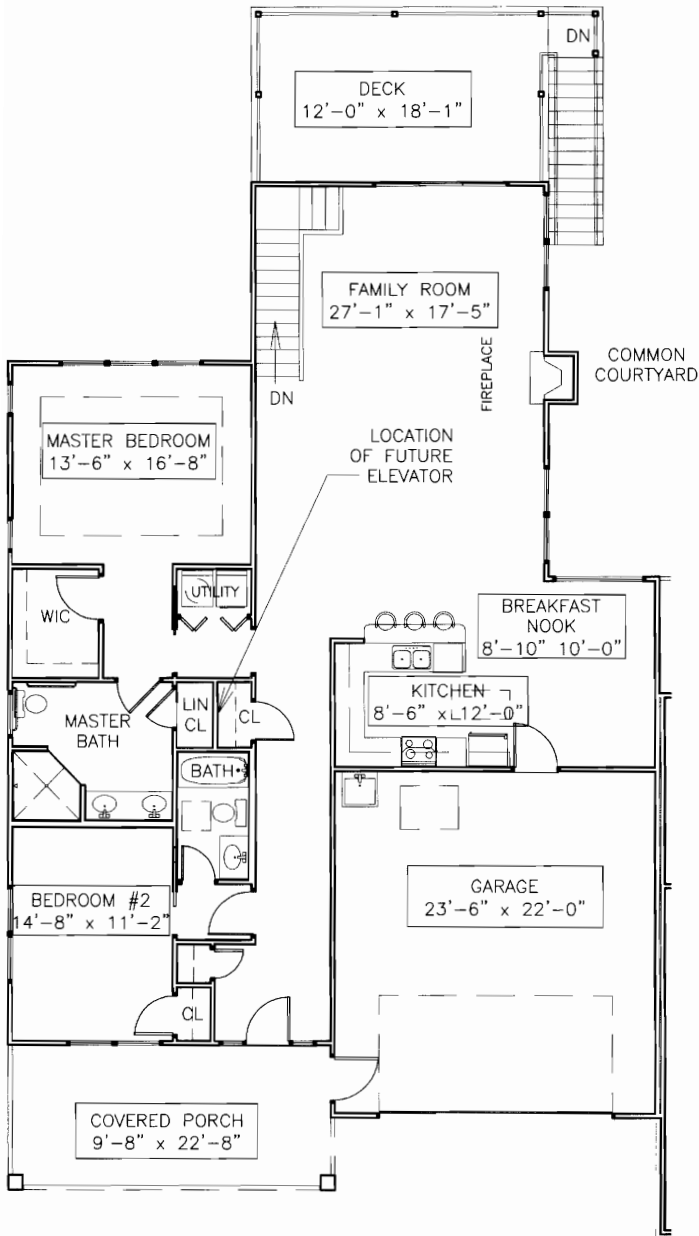

# The Sycamore Homeplan

Main Floor: 1761 sf  
Garage: 546 sf

Meadowood