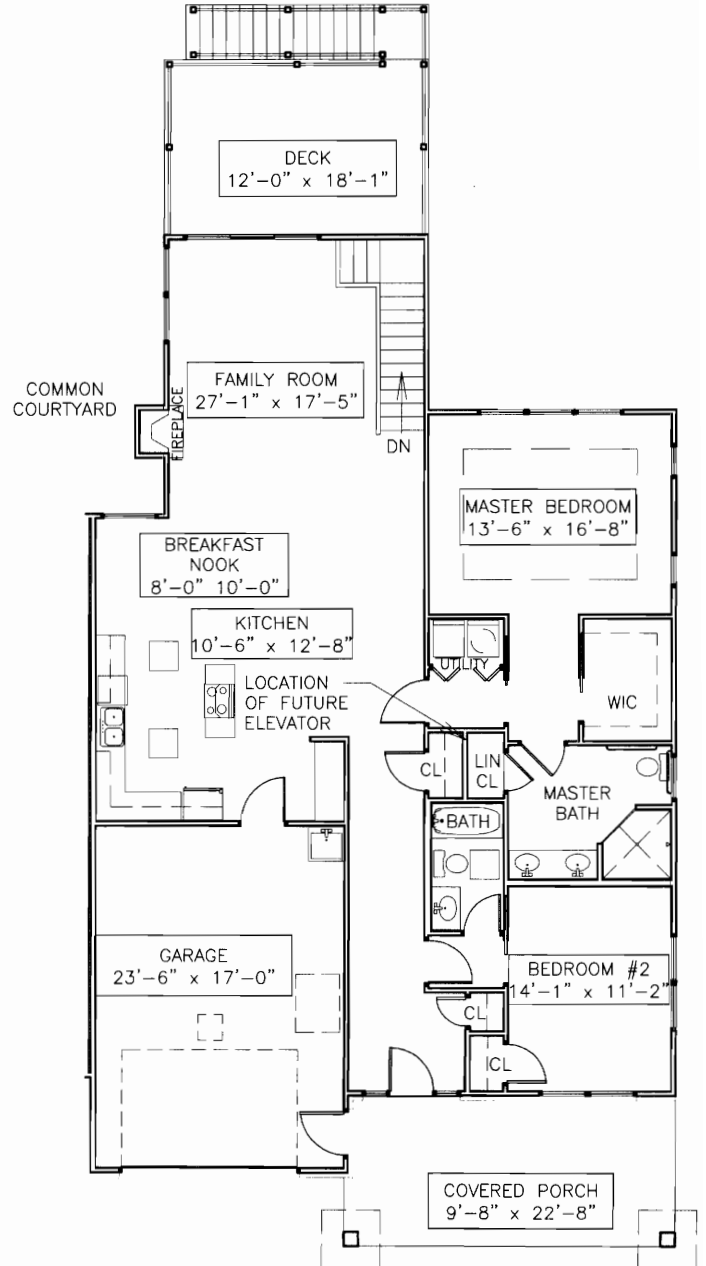

The Pine Gable Homeplan

Main Floor: 1648 sf
Garage: 419 sf

Meadowood