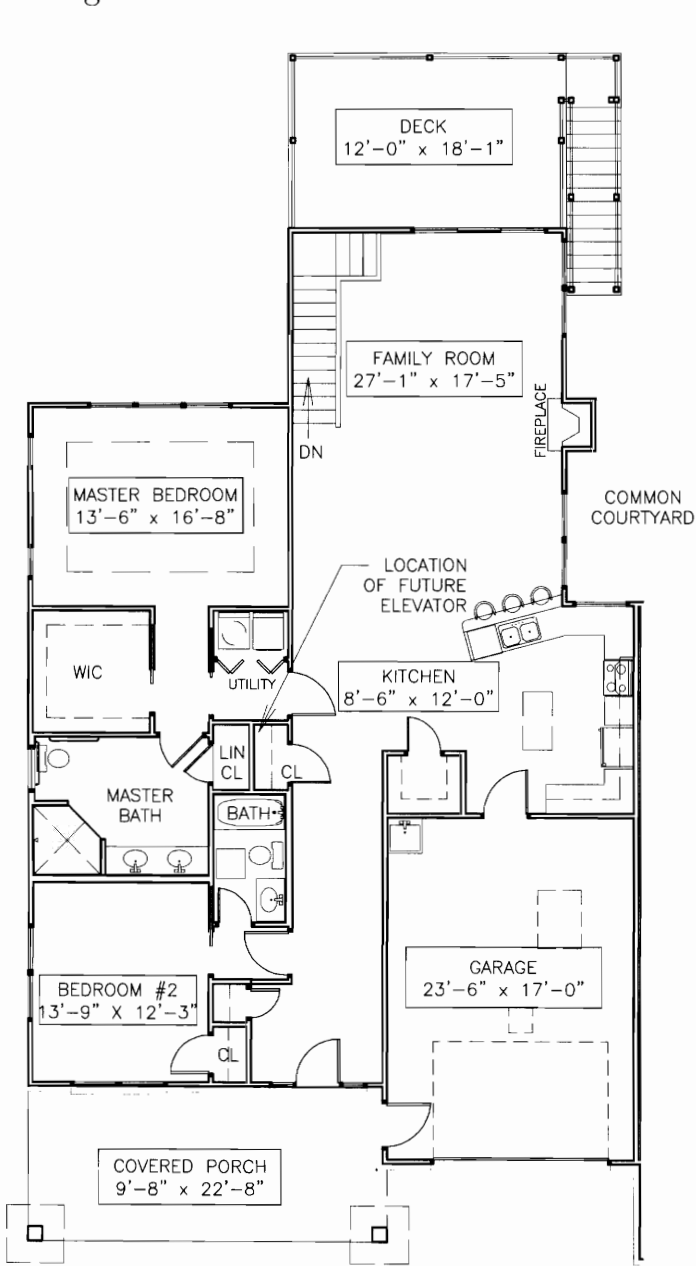

The Pine Gable Homeplan

Main Floor: 1648 sf
Garage: 419 sf

Meadowood